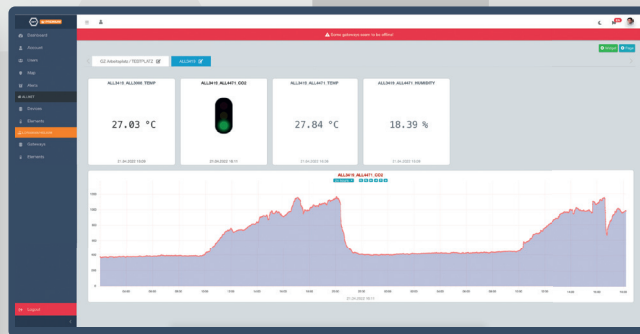

## Satellite

— LAN  
— I2C

**Infinite**

**Sensors/Actors**

**ECT.-∞**

## Individual configuration of control parameters

Simple actions over buttons and sliders + create rules

Dashboard on Device or Cloud „[iot.allnet.de](http://iot.allnet.de)“

**ALLNET GmbH Computersysteme**