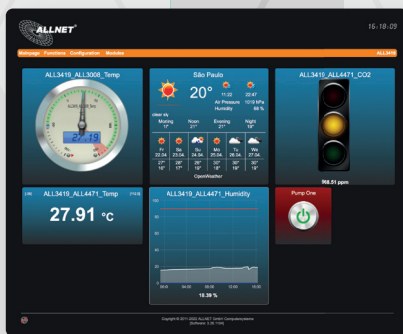

## Satellite

— LAN  
— I2C

**Infinite**

**Sensors/Actors**

**ECT.-∞**

## Individual configuration of control parameters

Simple actions over buttons and sliders + create rules

Dashboard on Device or Cloud „[iot.allnet.de](http://iot.allnet.de)“

**ALLNET GmbH Computersysteme**